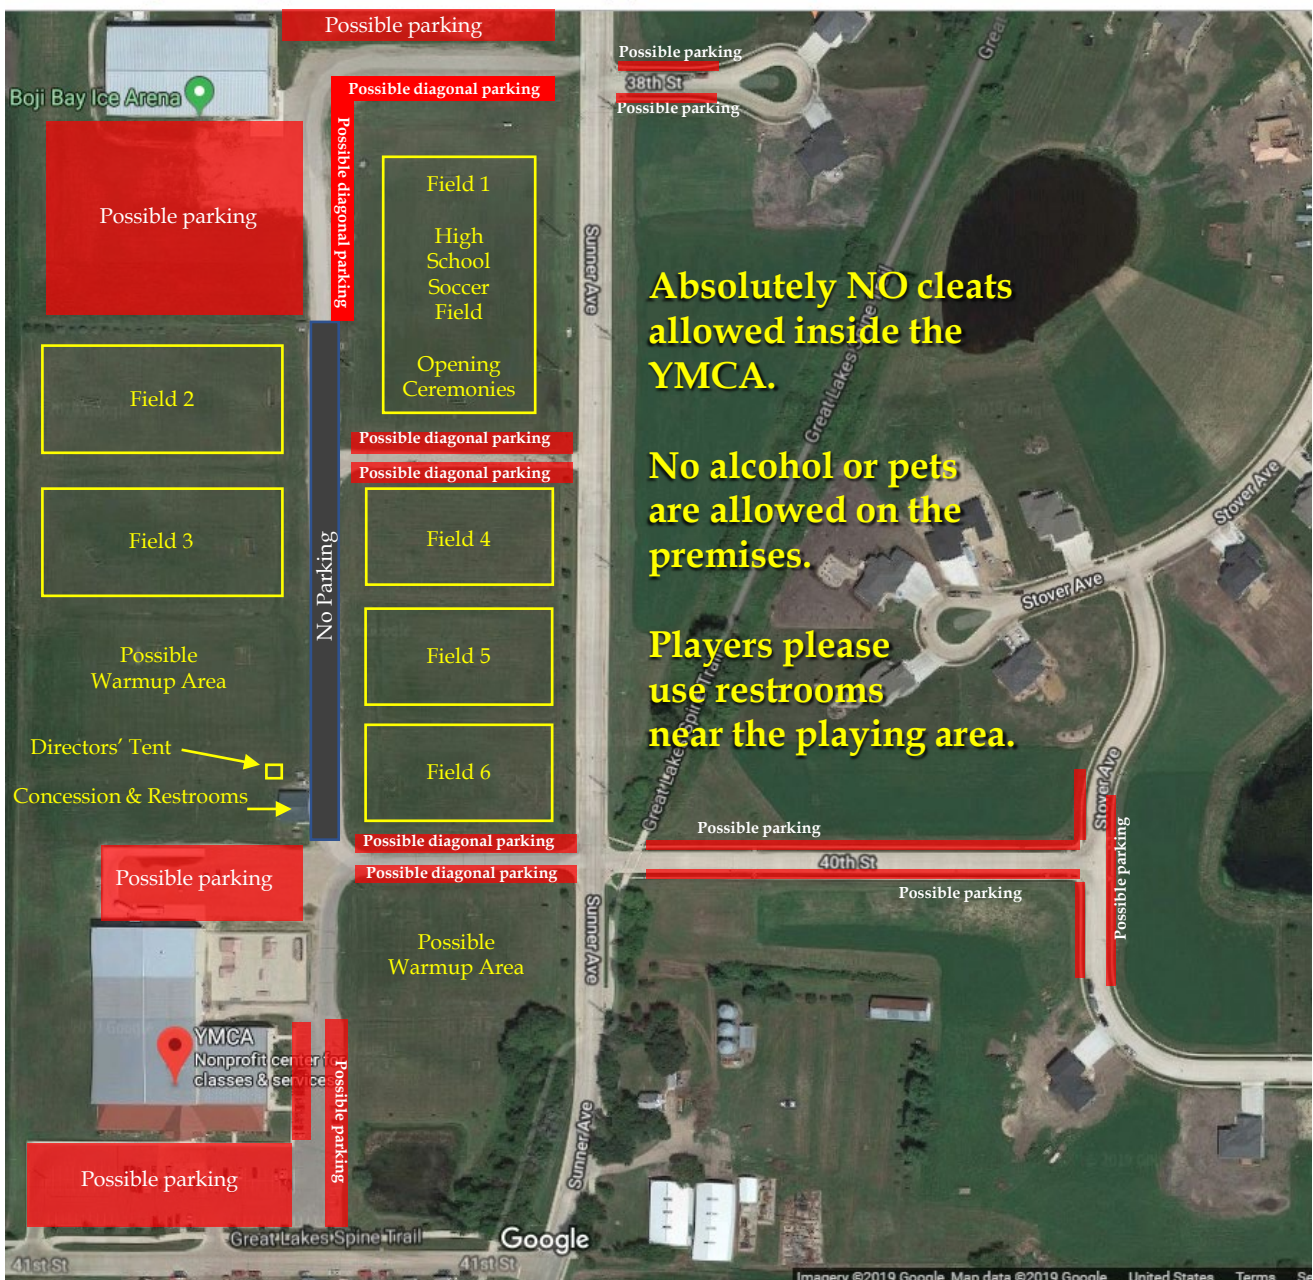

Bedell Family YMCA

★ **Bedell Family YMCA**
1900 41st Street, Spirit Lake, IA
712.336.9622

🏛️ **St. Mary's Church**
1005 Hill Avenue, Spirit Lake, IA
712.336.1742

Absolutely NO cleats allowed inside the YMCA.

No alcohol or pets are allowed on the premises.

Players please use restrooms near the playing area.