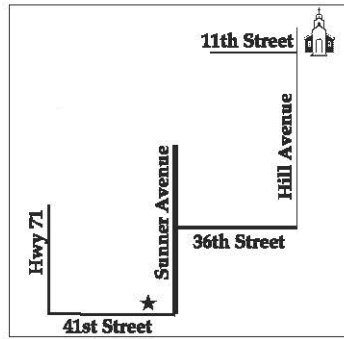

Bedell Family YMCA

★ **Bedell Family YMCA**
1900 41st Street, Spirit Lake, IA
712.336.9622

🏛️ **St. Mary's Church**
1005 Hill Avenue, Spirit Lake, IA
712.336.1742

Absolutely NO cleats allowed inside the YMCA.

No alcohol or pets are allowed on the premises.

Players please use restrooms near the playing area.